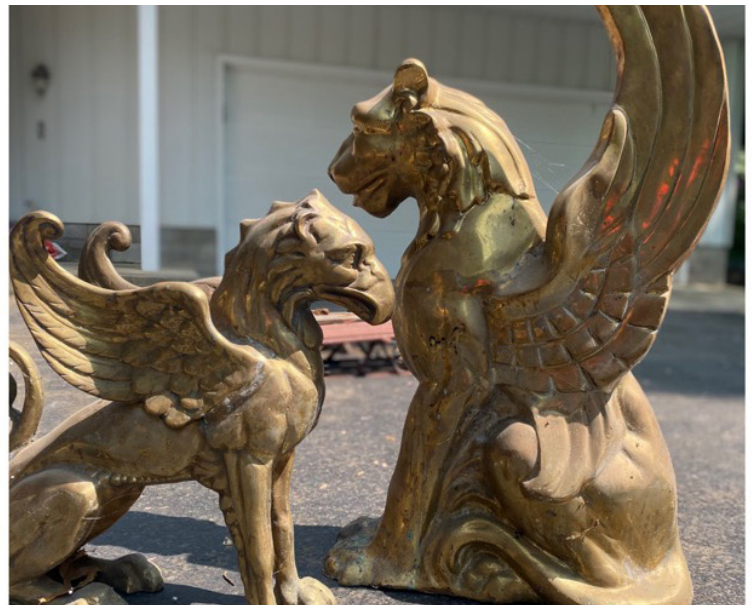

Information is believed to be accurate but not guaranteed. KIKO Auctioneers

800-533-5456 | kikoauctions.com