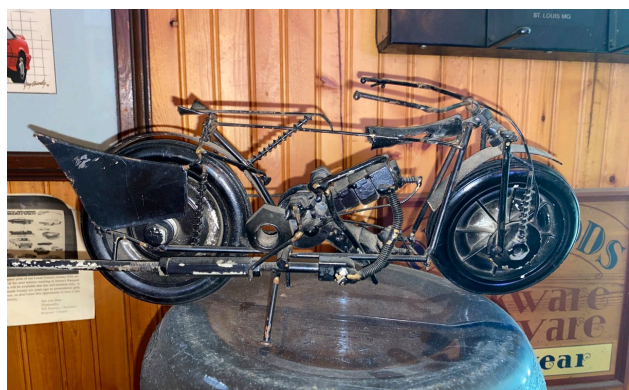

ANTIQUES – ARTWORK – FURNITURE – POOL TABLE: 10 Cent Monkey Organ – Ajax Timestamp Clock – Dozen Royal Doulton Toby Mugs – Several Lladro Figurines – Carousel Horse – Jade Flowers – Signed Bronze Girl Lamps – Gretsch Electric Guitar – Acoustic Guitars – Stained Glass Windows – Galle Style Silhouette African Animal Lamp – Elton John And Kiki Dee Print – Sterling Billiard Company Pool Table – Framed Erete - Many Prints And Framed Artwork – Train Set And Large Tin Locomotive With Tender – Nut Cracker – Early Black And White Elk Print – Antique Drop Front Secretary – Ken Zylla Wildlife Print – Victorian Carved Back Chair – Spinet Desk – Leather Inlay Stands – Fancy Gold Frames – Upholstered Recliners – 2 Leather Reclining Chairs – Carved Framed Mirror – Full Size Sleigh Bed With Matching Dresser And Stand – 4 Post Queen Maple Bedroom Suite – Erector Set Ferris Wheel – Foyer Stand – 50c Stamp Machine – Pedestal Vending Machine – Early Drum Set – Louis Armstrong Animated Doll – Victor Clarinet – Small Fiberglass Corvette Body – Many Misc. Items Packed Away!

TERMS ON CHATTELS: Driver’s license or State ID required to register for bidder number. Cash, Check, Debit Card, Visa, or MasterCard accepted. 4% buyer’s premium on all sales, 4% waived for cash or check when paid sale day. Information is believed to be accurate but not guaranteed. Multi Par auction process may be used.

Auctioneer/Realtor®
RYAN KIKO
330-831-8565
ryankiko@kikocompany.com

800-533-5456 | kikoauctions.com